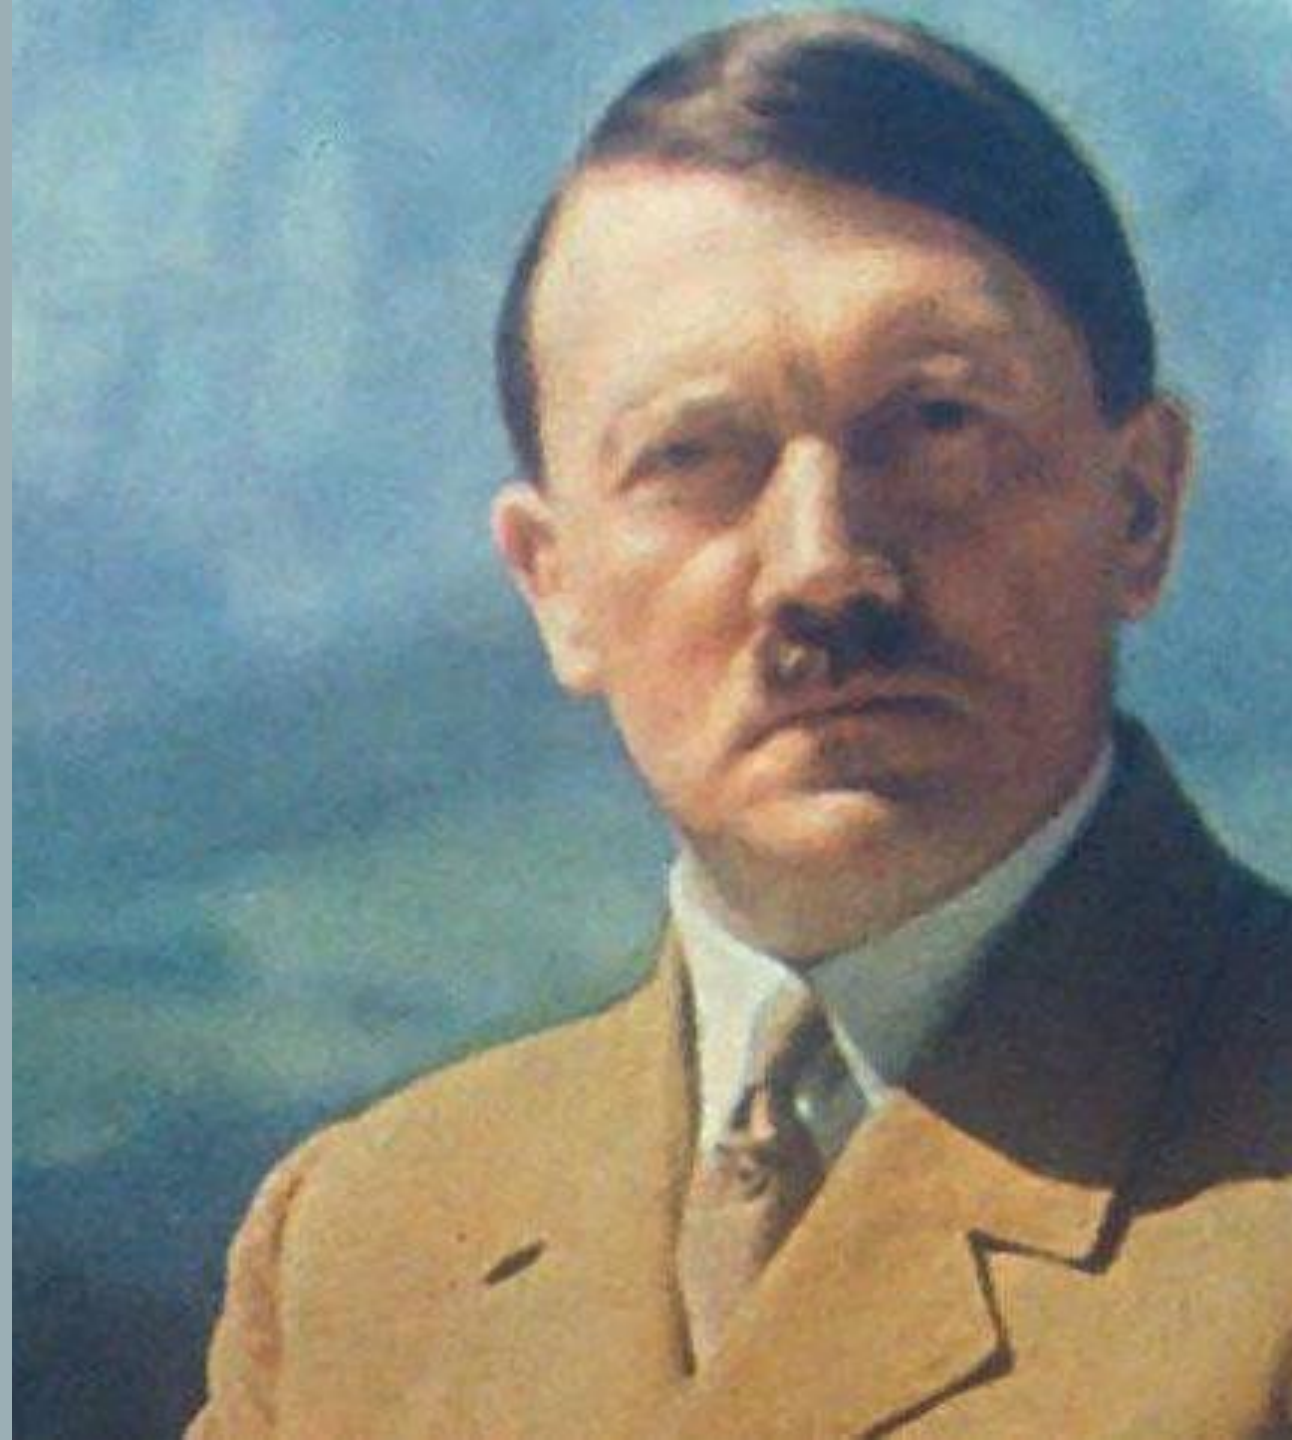

GERMANY

Before the WWI I started Adolf Hitler was the leader of Germany, he promised he would make Germany great again.